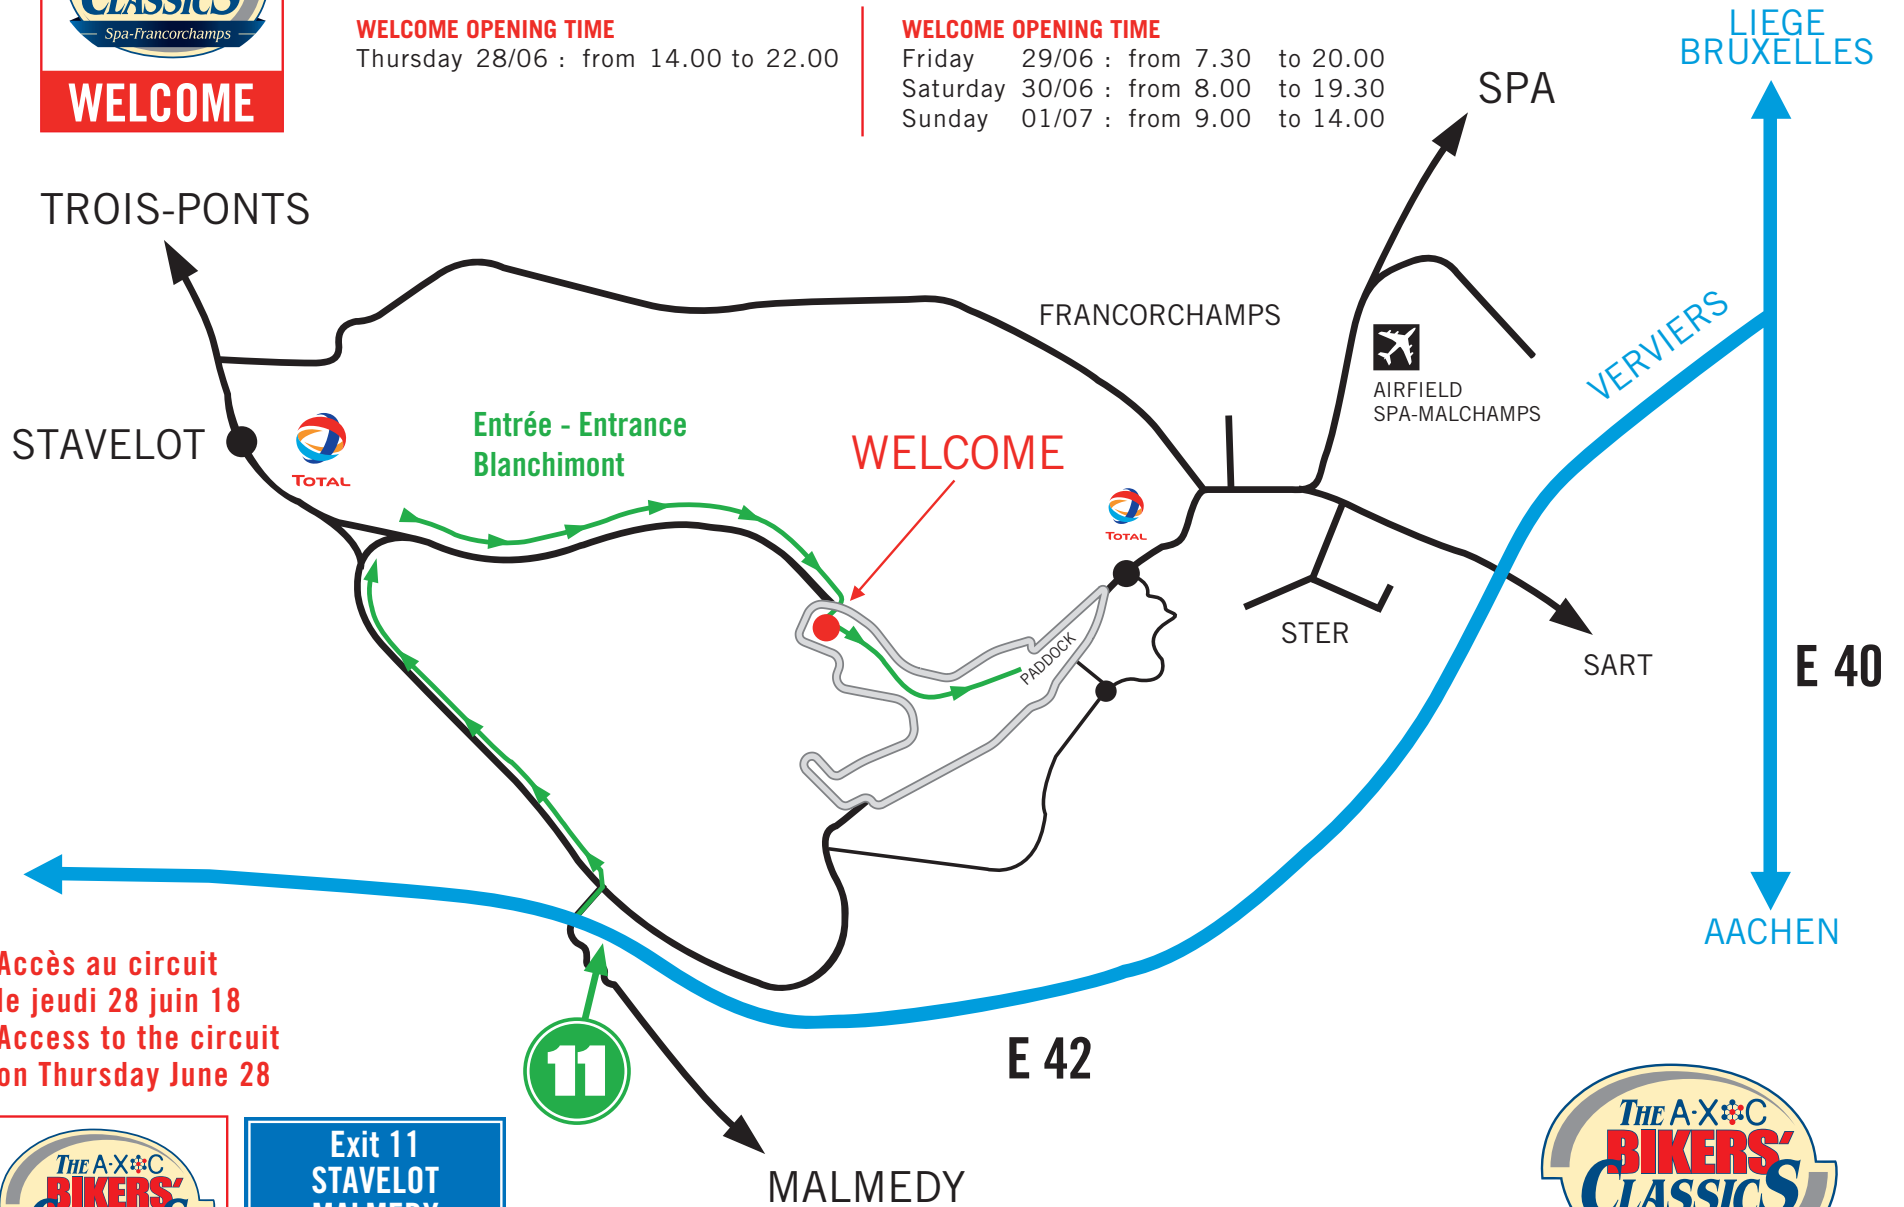

WELCOME

CAMPUS AUTOMOBILE
Route du circuit, 60 B-4970 Stavelot
GPS : 50°25'47" N - 5°57'46" E

WELCOME OPENING TIME
Thursday 28/06 : from 14.00 to 22.00

HOSTELLERIE DU ROANNAY
Route de Spa, 115 B-4970 Francorchamps
GPS : 50°27'20" N - 5°57'15" E

WELCOME OPENING TIME
Friday 29/06 : from 7.30 to 20.00
Saturday 30/06 : from 8.00 to 19.30
Sunday 01/07 : from 9.00 to 14.00

Accès au circuit
le jeudi 28 juin 18
Access to the circuit
on Thursday June 28

WELCOME

Exit 11
STAVELOT
MALMEDY

**ALL
VEHICLES**

29-30 June & 1 July 2018